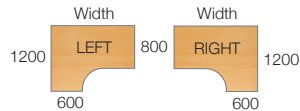

## Ergonomic Desks

- Ergonomic left and right hand desks with cantilever frame and full leg return
- Two cable ports

CODE	WIDTH	PRICE
MC14EL	1400mm Left hand	£159.00
MC14ER	1400mm Right hand	£159.00
MC16EL	1600mm Left hand	£169.00
MC16ER	1600mm Right hand	£169.00
MC18EL	1800mm Left hand	£189.00
MC18ER	1800mm Right hand	£189.00