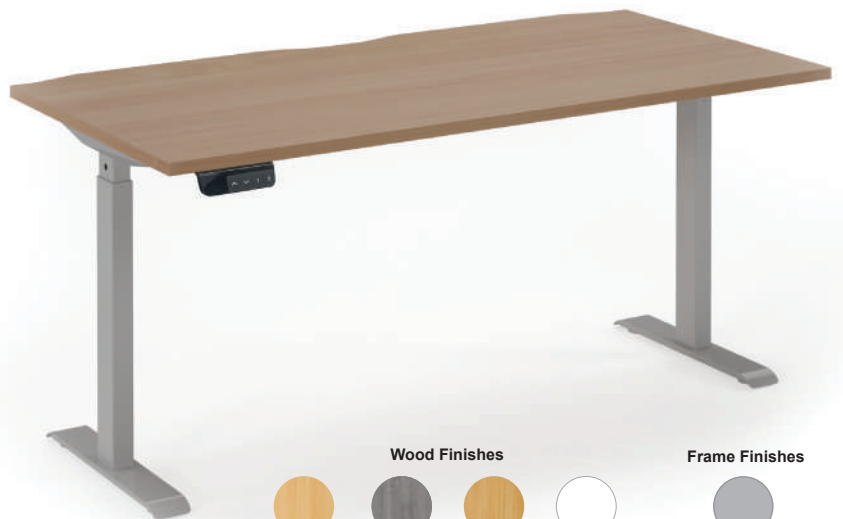

Black
K
Silver
S
White
WH

CODE	DESCRIPTION	PRICE
LSMARM	Single arm	£49.00
LDMARM	Double arm	£69.00

Elev8 Sit-Stand Desk

From
£269.00

- Single straight desks 800mm deep scallop tops with 70kg weight load
- The single motor adjusts the desktop height from 685mm to 1185mm
- Silver Frame

CODE	WIDTH	DEPTH	PRICE
EVE-1200	1200	800	£269.00
EVE-1400	1400	800	£279.00
EVE-1600	1600	800	£289.00

Wood Finishes
Beech B Grey oak GO Oak O White WH
Frame Finishes Silver S

WOODEN STORAGE

Offering versatile and practical storage solutions, our primary and secondary storage solutions will keep your office organised and looking neat and tidy.