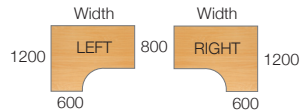

## Ergonomic Desks

- Ergonomic left and right hand desks with cantilever frame and full leg return
- Two cable ports

CODE	WIDTH		PRICE
MC14EL	1400mm	Left hand	£159.00
MC14ER	1400mm	Right hand	£159.00
MC16EL	1600mm	Left hand	£169.00
MC16ER	1600mm	Right hand	£169.00
MC18EL	1800mm	Left hand	£189.00
MC18ER	1800mm	Right hand	£189.00