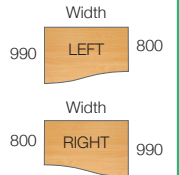

Straight Desks 600 & 800mm

- Straight desks with cantilever leg frame
- 600 deep desks have single central cable port
- 800 deep desks have two cable ports apart from MC8 & MC10 which only have single central cable port

600 WIDE				800 WIDE			
CODE	WIDTH	DEPTH	PRICE	CODE	WIDTH	DEPTH	PRICE
MC608	800mm	600mm	£99.00	MC8	800mm	800mm	£99.00
MC610	1000mm	600mm	£119.00	MC10	1000mm	800mm	£125.00
MC612	1200mm	600mm	£129.00	MC12	1200mm	800mm	£129.00
MC614	1400mm	600mm	£139.00	MC14	1400mm	800mm	£139.00
MC616	1600mm	600mm	£149.00	MC16	1600mm	800mm	£149.00
				MC18	1800mm	800mm	£159.00

Please add frame colour followed by top finish when ordering e.g MC616 with black frame in oak = MC616KO

Wave Desks

- Wave desktop with cantilever leg frame
- Two cable ports

CODE	WIDTH		PRICE
MC14WL	1400mm	Left hand	£169.00
MC14WR	1400mm	Right hand	£169.00
MC16WL	1600mm	Left hand	£179.00
MC16WR	1600mm	Right hand	£179.00

Please add frame colour followed by top finish when ordering e.g MC16WR with silver frame in walnut = MC16WRSW

Ergonomic Desks

- Ergonomic left and right hand desks with cantilever frame and full leg return
- Two cable ports

CODE	WIDTH		PRICE
MC14EL	1400mm	Left hand	£159.00
MC14ER	1400mm	Right hand	£159.00
MC16EL	1600mm	Left hand	£169.00
MC16ER	1600mm	Right hand	£169.00
MC18EL	1800mm	Left hand	£189.00
MC18ER	1800mm	Right hand	£189.00

Please add frame colour followed by top finish when ordering e.g MC16ER with black frame in oak = MC16ERKO

Ergonomic Desks with Pedestal

- Ergonomic desks with cantilever frame and full leg return and desk high pedestal
- Two cable ports